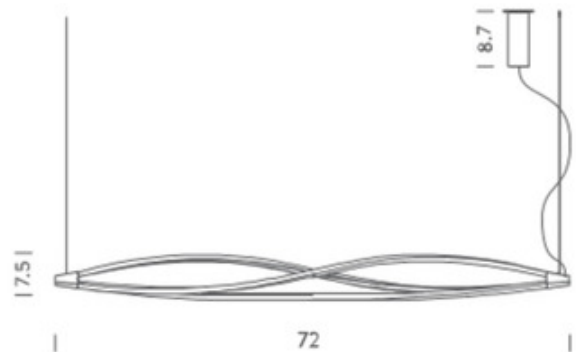

COMPANY	PROJECT	FIXTURE TYPE	APPROVED BY	DATE