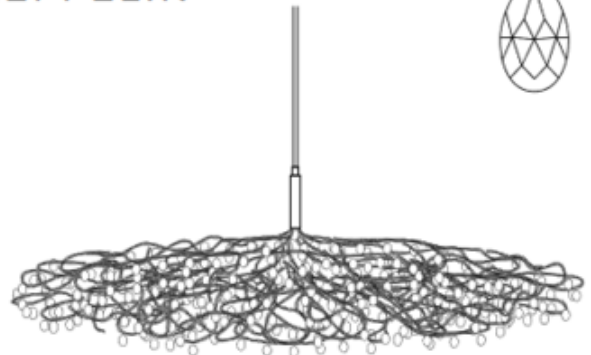

Technical Information

LAMP COLOR	2700 K
COLOR RENDERING	80 CRI

ITEM NUMBER HRC415021

ZEPPELIN

COMPANY

PROJECT

FIXTURE TYPE

APPROVED BY

DATE