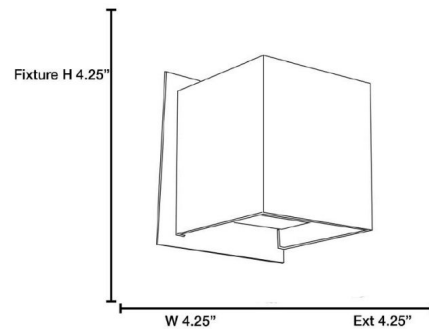

## Square Marine Grade Wall Light By Access

### Description

Square Marine Grade Wall Light features Black, Bronze, Satin, or White finish. Small: Two 3 watt, 120 volt 3000K LED module are included, 480 lumens . 4.25 inch width x 4.25 inch height x 4.25 inch depth. Large: One 6 watt, 120 volt 3000K LED module are included, 480 lumens. 5 inch width x 3.1 inch height x 5 inch depth. ETL Listed, Wet Location. Not dimmable. Suitable for commercial or residential use.

### Specifications

COLOR	N/A
BODY FINISH	Black
WATTAGE	6W
DIMMER	Not Dimmable
DIMENSIONS	4.25"W x 4.25"H x 4.25"D
INTEGRATED LED MODULE	2 x LED/3W/120V LED
COUNTRY OF ORIGIN	China