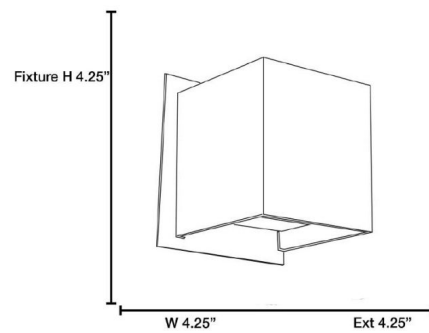

Description

Square Marine Grade Wall Light features Black, Bronze, Satin, or White finish. Small: Two 3 watt, 120 volt 3000K LED module are included, 480 lumens . 4.25 inch width x 4.25 inch height x 4.25 inch depth. Large: One 6 watt, 120 volt 3000K LED module are included, 480 lumens. 5 inch width x 3.1 inch height x 5 inch depth. ETL Listed, Wet Location. Not dimmable. Suitable for commercial or residential use.

Shown in black

Specifications

COLOR	N/A
BODY FINISH	Black
WATTAGE	6W
DIMMER	Not Dimmable
DIMENSIONS	4.25"W x 4.25"H x 4.25"D
INTEGRATED LED MODULE	2 x LED/3W/120V LED
COUNTRY OF ORIGIN	China

Technical Information