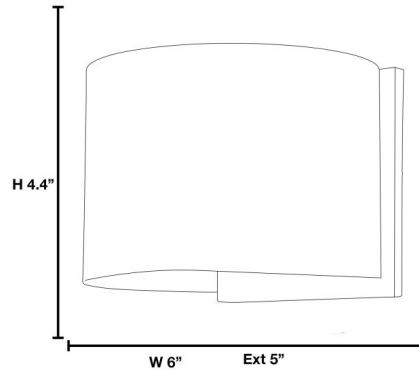

Description

Curve Wall Light features Black, Bronze, Satin or White finish. Two 3 watt, 120 volt 3000K LED bulbs are included, 480 lumens. 6 inch width x 4.4 inch height x 5 inch depth. ETL, wet location. Suitable for commercial or residential use.

Shown in bronze

Specifications

COLOR	N/A
BODY FINISH	Bronze
WATTAGE	6W
DIMMER	N/A
DIMENSIONS	6"W x 4.4"H x 5"D
INTEGRATED LED MODULE	2 x LED/3W/120V LED
COUNTRY OF ORIGIN	China

Technical Information

COLOR RENDERING	.80 CRI
-----------------	---------