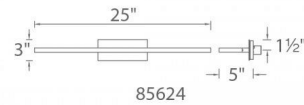

Description

Level Bathroom Vanity Light is a sleek simple piece, perfect in any style home. A Frosted acrylic diffuser is complimented by a White, Black, or Brushed Aluminum finish and provides a clean look with balanced, consistent illumination. Installs horizontally or vertically. Available in three sizes. 5 year manufacturer warranty. 19 inch option is ADA compliant. Damp location rated. ETL listed. Conversion plate for 4 inch junction box included.

Shown in brushed aluminum / frosted

Specifications

COLOR	Frosted
BODY FINISH	Brushed Aluminum
WATTAGE	15.5W
DIMMER	Low Voltage Electronic
DIMENSIONS	19"W x 3"H x 4"D
INTEGRATED LED MODULE	1 x LED/15.5W/120-277V LED
COUNTRY OF ORIGIN	China