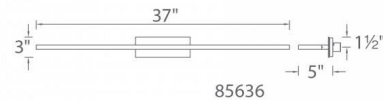

Description

Level Bathroom Vanity Light is a sleek simple piece, perfect in any style home. A Frosted acrylic diffuser is complimented by a White, Black, or Brushed Aluminum finish and provides a clean look with balanced, consistent illumination. Installs horizontally or vertically. Available in three sizes. 5 year manufacturer warranty. 19 inch option is ADA compliant. Damp location rated. ETL listed. Conversion plate for 4 inch junction box included.

Shown in brushed aluminum / frosted

Specifications

COLOR Frosted
BODY FINISH Brushed Aluminum
WATTAGE 15.5W
DIMMER Low Voltage Electronic
DIMENSIONS 19"W x 3"H x 4"D
INTEGRATED LED MODULE 1 x LED/15.5W/120-277V LED
COUNTRY OF ORIGIN China