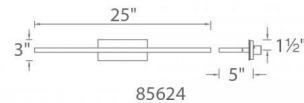

Description

Level Bathroom Vanity Light is a sleek simple piece, perfect in any style home. A Frosted acrylic diffuser is complimented by a White, Black, or Brushed Aluminum finish and provides a clean look with balanced, consistent illumination. Installs horizontally or vertically. Available in three sizes. 5 year manufacturer warranty. 19 inch option is ADA compliant. Damp location rated. ETL listed. Conversion plate for 4 inch junction box included.

Shown in brushed aluminum / frosted

Specifications

COLOR Frosted
BODY FINISH Brushed Aluminum
WATTAGE 15.5W
DIMMER Low Voltage Electronic
DIMENSIONS 19"W x 3"H x 4"D
INTEGRATED LED MODULE 1 x LED/15.5W/120-277V LED
COUNTRY OF ORIGIN China