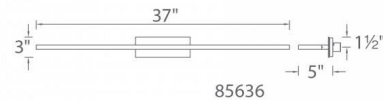

Description

Level Bathroom Vanity Light is a sleek simple piece, perfect in any style home. A Frosted acrylic diffuser is complimented by a White, Black, or Brushed Aluminum finish and provides a clean look with balanced, consistent illumination. Installs horizontally or vertically. Available in three sizes. 5 year manufacturer warranty. 19 inch option is ADA compliant. Damp location rated. ETL listed. Conversion plate for 4 inch junction box included.

Shown in brushed aluminum / frosted

Specifications

COLOR	Frosted
BODY FINISH	Brushed Aluminum
WATTAGE	15.5W
DIMMER	Low Voltage Electronic
DIMENSIONS	19"W x 3"H x 4"D
INTEGRATED LED MODULE	1 x LED/15.5W/120-277V LED
COUNTRY OF ORIGIN	China