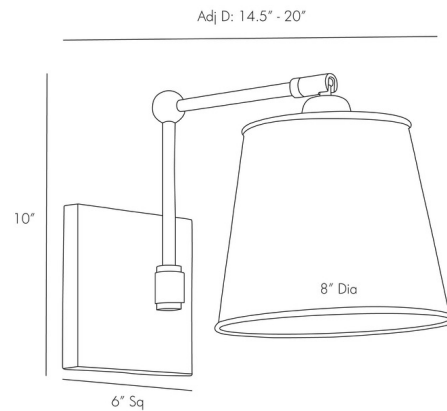

By Arteriors Home

Description

Watson Wall Light features a modern sensibility defines this midcentury sconce finished in Antique Brass or Vintage Silver with a Bronze backplate. The scale makes this the perfect sconce for spotlighting your favorite art piece or next to a bed when space is tight and a nightstand won't fit. Suitable for damp locations. UL and CUL listed.

Shown in antique brass

Specifications

COLOR	N/A
BODY FINISH	Antique Brass
WATTAGE	43W
DIMMER	Standard 120V
DIMENSIONS	8.5"W x 10"H x 14.5"D
BULB NOT INCLUDED	1 x A19/Medium (E26)/43W/120V Incandescent
OTHER BULB OPTIONS	1 x A19/Medium (E26)/120V LED