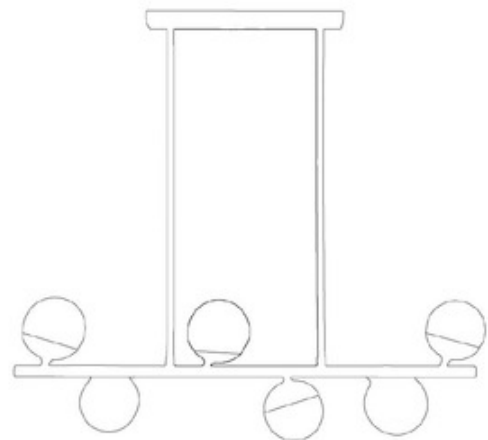

BRAND

Arteriors Home

DESCRIPTION

Wahlburg Chandelier features Opal glass spheres which have been placed asymmetrically across a Bronze bar, giving the chandelier an organic effect reminiscent of designs in nature. Antique brass accents add the perfect amount of polish and contrast. Six 25 watt, 120 volt B10 Candelabra base incandescent bulbs are required, but not included. 42 inch width x 6 inch height x 19 inch depth.

SHADE COLOR	Opal
BODY FINISH	Antique Brass
WATTAGE	150W
DIMMER	Standard 120V
DIMENSIONS	42"W x 6"H x 19"D
BULB NOT INCLUDED	
LAMP	6 x B10/Candelabra (E12)/25W/120V Incandescent

SPEC #

AHM415203

COMPANY

PROJECT