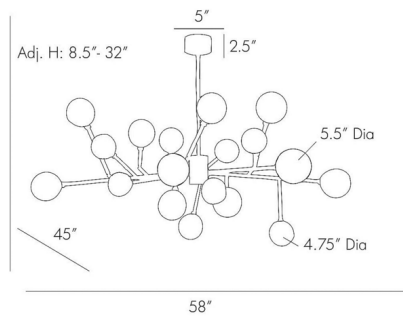

### Description

The Dallas Chandelier showcases mid century modern design featuring a Sputnik form with adjustable arms topped with glass globes. Photographed with 2 inch tubular bulbs. 2.875 inch length is the maximum length that will fit both globe sizes. Other non-tubular 25W max, candelabra base bulbs may be used as well.

### Specifications

COLOR . . . . . Clear  
BODY FINISH . . . . . Polished Nickel  
WATTAGE . . . . . 450W  
DIMMER . . . . . Standard 120V  
DIMENSIONS . . . . . 58\"L x 45\"W x 8.5\"H  
BULB NOT INCLUDED . . . . . 18 x T6/Candelabra (E12)/25W/120V Incandescent

### Technical Information

PRODUCT DIMENSIONS . . . . . Min / Max Overall Height: 8.5\" / 32\"

CLICK TO VIEW PRODUCT

Notes: