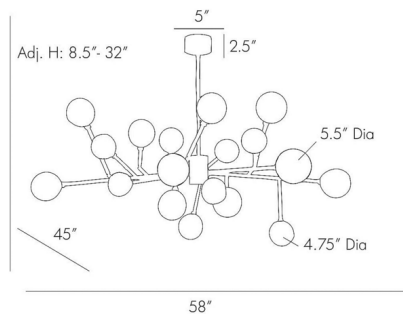

By Arteriors Home

Description

The Dallas Chandelier showcases mid century modern design featuring a Sputnik form with adjustable arms topped with glass globes. Photographed with 2 inch tubular bulbs. 2.875 inch length is the maximum length that will fit both globe sizes. Other non-tubular 25W max, candelabra base bulbs may be used as well.

Shown in polished nickel / clear

Specifications

COLOR Clear
BODY FINISH Polished Nickel
WATTAGE 450W
DIMMER Standard 120V
DIMENSIONS 58"L x 45"W x 8.5"H
BULB NOT INCLUDED 18 x T6/Candelabra (E12)/25W/120V Incandescent

Technical Information

PRODUCT DIMENSIONS Min / Max Overall Height: 8.5" / 32"

CLICK TO VIEW PRODUCT

Notes: