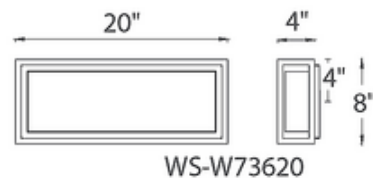

COMPANY

PROJECT

FIXTURE TYPE

APPROVED BY

DATE