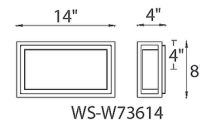

Lightology

lightology.com
866-954-4489
07-09-26

Project: _____

Company: _____

Location: _____ Fixture Type: _____

SPEC #: **MFR415274**

Approved On: _____ Approved By: _____

Framed Outdoor Wall Light By Modern Forms

Description

The Framed Outdoor Wall Light features a cleanly framed simple mitered glass block of light with a weather-resistant aluminum frame in Bronze, or Black finish. Mounts horizontally or vertically. No transformer or driver required. Dimmable with a low voltage electronic dimmer, sold separately.

Specifications

COLOR	White
BODY FINISH	Bronze
WATTAGE	15W
DIMMER	Low Voltage Electronic
DIMENSIONS	8"W x 8"H x 4"D
INTEGRATED LED MODULE	1 x LED/15W/120V LED
COUNTRY OF ORIGIN	China

Technical Information

LAMP LIFE	50000 hours
COLOR RENDERING	90 CRI
LAMP COLOR	3000K
LUMENS/WATT	51.73
LUMINOUS FLUX	776 lumens

CLICK TO VIEW PRODUCT

Notes: