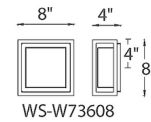

### Specifications

COLOR	White
BODY FINISH	Bronze
WATTAGE	15W
DIMMER	Low Voltage Electronic
DIMENSIONS	8"W x 8"H x 4"D
INTEGRATED LED MODULE	1 x LED/15W/120V LED
COUNTRY OF ORIGIN	China