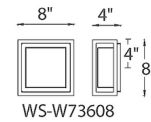

Lightology

lightology.com
866-954-4489
07-09-26

Project: _____

Company: _____

Location: _____ Fixture Type: _____

SPEC #: **MFR415274**

Approved On: _____ Approved By: _____

Framed Outdoor Wall Light By Modern Forms

Description

The Framed Outdoor Wall Light features a cleanly framed simple mitered glass block of light with a weather-resistant aluminum frame in Bronze, or Black finish. Mounts horizontally or vertically. No transformer or driver required. Dimmable with a low voltage electronic dimmer, sold separately.

Specifications

COLOR	White
BODY FINISH	Bronze
WATTAGE	15W
DIMMER	Low Voltage Electronic
DIMENSIONS	8"W x 8"H x 4"D
INTEGRATED LED MODULE	1 x LED/15W/120V LED
COUNTRY OF ORIGIN	China

Technical Information

LAMP LIFE	50000 hours
COLOR RENDERING	90 CRI
LAMP COLOR	3000K
LUMENS/WATT	51.73
LUMINOUS FLUX	776 lumens

CLICK TO VIEW PRODUCT

Notes: