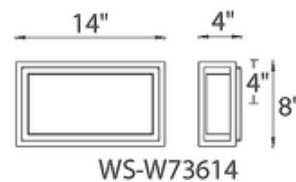

COMPANY

PROJECT

FIXTURE TYPE

APPROVED BY

DATE