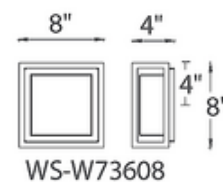

Shown in: Bronze / White

COMPANY

PROJECT

FIXTURE TYPE

APPROVED BY

DATE