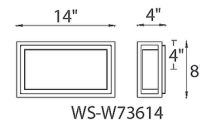

### Specifications

COLOR	White
BODY FINISH	Bronze
WATTAGE	15W
DIMMER	Low Voltage Electronic
DIMENSIONS	8"W x 8"H x 4"D
INTEGRATED LED MODULE	1 x LED/15W/120V LED
COUNTRY OF ORIGIN	China