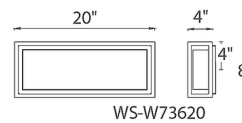

### Specifications

COLOR	White
BODY FINISH	Bronze
WATTAGE	15W
DIMMER	Low Voltage Electronic
DIMENSIONS	8"W x 8"H x 4"D
INTEGRATED LED MODULE	1 x LED/15W/120V LED
COUNTRY OF ORIGIN	China