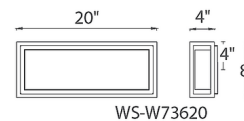

By Modern Forms

Description

The Framed Outdoor Wall Light features a cleanly framed simple mitered glass block of light with a weather-resistant aluminum frame in Bronze, or Black finish. Mounts horizontally or vertically. No transformer or driver required. Dimmable with a low voltage electronic dimmer, sold separately.

Shown in bronze / white

Specifications

COLOR	White
BODY FINISH	Bronze
WATTAGE	15W
DIMMER	Low Voltage Electronic
DIMENSIONS	8"W x 8"H x 4"D
INTEGRATED LED MODULE	1 x LED/15W/120V LED
COUNTRY OF ORIGIN	China