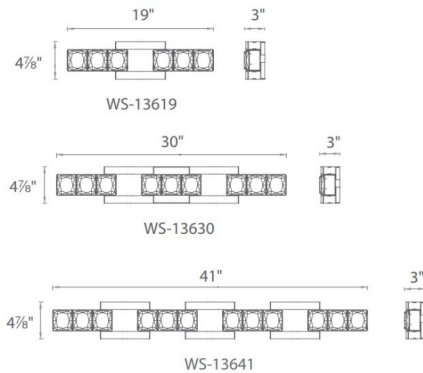

By Modern Forms

Description

Featuring a unique, bracelet-inspired design, the Sofia Bathroom Vanity Light is available with a Polished Nickel finish and solid, hand-cut, faceted crystals in three sizes. Integrated 18/28/37 watt 120 volt 90CRI, 3500K LED light source. 19/30/41 inch width x 4.875 inch height x 3 inch depth. ETL listed for damp locations. ADA compliant. Title 24 compliant.

Shown in polished nickel / crystal

Specifications

COLOR Crystal
BODY FINISH Polished Nickel
WATTAGE 18W
DIMMER Low Voltage Electronic
DIMENSIONS 19"W x 4.88"H x 3"D
INTEGRATED LED MODULE 1 x LED/18W/120V LED
COUNTRY OF ORIGIN China