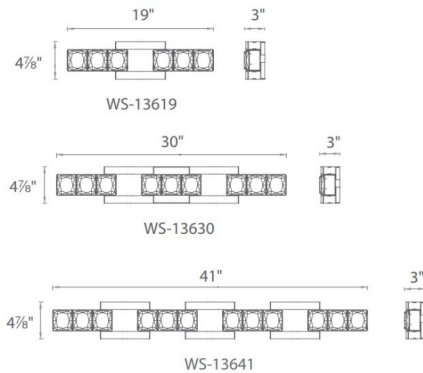

By Modern Forms

Description

Featuring a unique, bracelet-inspired design, the Sofia Bathroom Vanity Light is available with a Polished Nickel finish and solid, hand-cut, faceted crystals in three sizes. Integrated 18/28/37 watt 120 volt 90CRI, 3500K LED light source. 19/30/41 inch width x 4.875 inch height x 3 inch depth. ETL listed for damp locations. ADA compliant. Title 24 compliant.

Shown in polished nickel / crystal

Specifications

COLOR	Crystal
BODY FINISH	Polished Nickel
WATTAGE	18W
DIMMER	Low Voltage Electronic
DIMENSIONS	19"W x 4.88"H x 3"D
INTEGRATED LED MODULE	1 x LED/18W/120V LED
COUNTRY OF ORIGIN	China