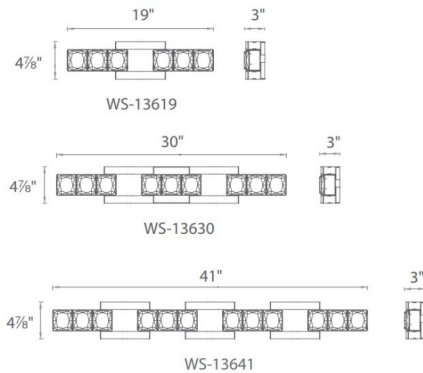

### Description

Featuring a unique, bracelet-inspired design, the Sofia Bathroom Vanity Light is available with a Polished Nickel finish and solid, hand-cut, faceted crystals in three sizes. Integrated 18/28/37 watt 120 volt 90CRI, 3500K LED light source. 19/30/41 inch width x 4.875 inch height x 3 inch depth. ETL listed for damp locations. ADA compliant. Title 24 compliant.

### Specifications

COLOR . . . . . Crystal  
 BODY FINISH . . . . . Polished Nickel  
 WATTAGE . . . . . 18W  
 DIMMER . . . . . Low Voltage Electronic  
 DIMENSIONS . . . . . 19"W x 4.88"H x 3"D  
 INTEGRATED LED MODULE . . . . . 1 x LED/18W/120V LED  
 COUNTRY OF ORIGIN . . . . . China