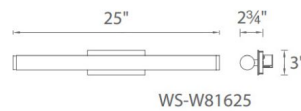

Lightology

lightology.com
866-954-4489
06-18-26

Project: _____
Company: _____
Location: _____ Fixture Type: _____
SPEC #: **MFR415293**
Approved On: _____ Approved By: _____

Sabre Bathroom Vanity Light

By Modern Forms

Description

The Sabre Bathroom Vanity Light features a sleek look with durable and optically enhanced co-extruded acrylic diffusers. This water-tight design adapts to any space with vertical or horizontal mounting. Available in three sizes. 15/20/30 watt 120 volt 90CRI, 3500K LED light source. 19/25/37 inch width x 3 inch height x 2.75 inch depth. ETL listed for damp locations. ADA compliant. Title 24 compliant.

Specifications

COLOR	N/A
BODY FINISH	Brushed Aluminum
WATTAGE	15W
DIMMER	Low Voltage Electronic
DIMENSIONS	19.25"W x 3"H x 2.75"D
INTEGRATED LED MODULE	1 x LED/15W/120-277V LED
COUNTRY OF ORIGIN	China

Technical Information

COLOR RENDERING	90 CRI
LAMP COLOR	3500K
LUMENS/WATT	100.00
LUMINOUS FLUX	1500 lumens

Shown in brushed aluminum

CLICK TO VIEW PRODUCT

Notes: