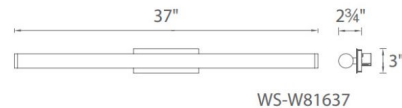

Lightology

lightology.com
866-954-4489
04-22-26

Project: _____
Company: _____
Location: _____ Fixture Type: _____
SPEC #: **MFR415293**
Approved On: _____ Approved By: _____

Sabre Bathroom Vanity Light

By Modern Forms

Description

The Sabre Bathroom Vanity Light features a sleek look with durable and optically enhanced co-extruded acrylic diffusers. This water-tight design adapts to any space with vertical or horizontal mounting. Available in three sizes. 15/20/30 watt 120 volt 90CRI, 3500K LED light source. 19/25/37 inch width x 3 inch height x 2.75 inch depth. ETL listed for damp locations. ADA compliant. Title 24 compliant.

Specifications

COLOR	N/A
BODY FINISH	Brushed Aluminum
WATTAGE	15W
DIMMER	Low Voltage Electronic
DIMENSIONS	19.25"W x 3"H x 2.75"D
INTEGRATED LED MODULE	1 x LED/15W/120-277V LED
COUNTRY OF ORIGIN	China

Technical Information

COLOR RENDERING	90 CRI
LAMP COLOR	3500K
LUMENS/WATT	100.00
LUMINOUS FLUX	1500 lumens

Shown in brushed aluminum

CLICK TO VIEW PRODUCT

Notes: