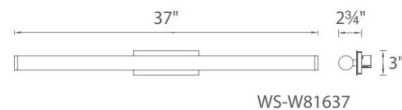

Lightology

lightology.com
866-954-4489
06-18-26

Project: _____
Company: _____
Location: _____ Fixture Type: _____
SPEC #: **MFR415293**
Approved On: _____ Approved By: _____

Sabre Bathroom Vanity Light

By Modern Forms

Description

The Sabre Bathroom Vanity Light features a sleek look with durable and optically enhanced co-extruded acrylic diffusers. This water-tight design adapts to any space with vertical or horizontal mounting. Available in three sizes. 15/20/30 watt 120 volt 90CRI, 3500K LED light source. 19/25/37 inch width x 3 inch height x 2.75 inch depth. ETL listed for damp locations. ADA compliant. Title 24 compliant.

Specifications

COLOR	N/A
BODY FINISH	Brushed Aluminum
WATTAGE	15W
DIMMER	Low Voltage Electronic
DIMENSIONS	19.25"W x 3"H x 2.75"D
INTEGRATED LED MODULE	1 x LED/15W/120-277V LED
COUNTRY OF ORIGIN	China

Technical Information

COLOR RENDERING	90 CRI
LAMP COLOR	3500K
LUMENS/WATT	100.00
LUMINOUS FLUX	1500 lumens

Shown in brushed aluminum

CLICK TO VIEW PRODUCT

Notes: