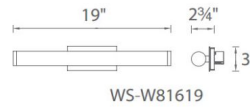

Lightology

lightology.com
866-954-4489
04-22-26

Project: _____
Company: _____
Location: _____ Fixture Type: _____
SPEC #: **MFR415293**
Approved On: _____ Approved By: _____

Sabre Bathroom Vanity Light

By Modern Forms

Description

The Sabre Bathroom Vanity Light features a sleek look with durable and optically enhanced co-extruded acrylic diffusers. This water-tight design adapts to any space with vertical or horizontal mounting. Available in three sizes. 15/20/30 watt 120 volt 90CRI, 3500K LED light source. 19/25/37 inch width x 3 inch height x 2.75 inch depth. ETL listed for damp locations. ADA compliant. Title 24 compliant.

Specifications

COLOR	N/A
BODY FINISH	Brushed Aluminum
WATTAGE	15W
DIMMER	Low Voltage Electronic
DIMENSIONS	19.25"W x 3"H x 2.75"D
INTEGRATED LED MODULE	1 x LED/15W/120-277V LED
COUNTRY OF ORIGIN	China

Technical Information

COLOR RENDERING	90 CRI
LAMP COLOR	3500K
LUMENS/WATT	100.00
LUMINOUS FLUX	1500 lumens

Shown in brushed aluminum

CLICK TO VIEW PRODUCT

Notes: