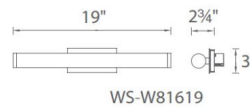

Lightology

lightology.com
866-954-4489
06-18-26

Project: _____
Company: _____
Location: _____ Fixture Type: _____
SPEC #: **MFR415293**
Approved On: _____ Approved By: _____

Sabre Bathroom Vanity Light

By Modern Forms

Description

The Sabre Bathroom Vanity Light features a sleek look with durable and optically enhanced co-extruded acrylic diffusers. This water-tight design adapts to any space with vertical or horizontal mounting. Available in three sizes. 15/20/30 watt 120 volt 90CRI, 3500K LED light source. 19/25/37 inch width x 3 inch height x 2.75 inch depth. ETL listed for damp locations. ADA compliant. Title 24 compliant.

Specifications

COLOR	N/A
BODY FINISH	Brushed Aluminum
WATTAGE	15W
DIMMER	Low Voltage Electronic
DIMENSIONS	19.25"W x 3"H x 2.75"D
INTEGRATED LED MODULE	1 x LED/15W/120-277V LED
COUNTRY OF ORIGIN	China

Technical Information

COLOR RENDERING	90 CRI
LAMP COLOR	3500K
LUMENS/WATT	100.00
LUMINOUS FLUX	1500 lumens

Shown in brushed aluminum

CLICK TO VIEW PRODUCT

Notes: