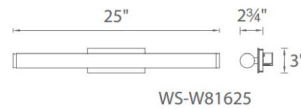

Lightology

lightology.com
866-954-4489
04-22-26

Project: _____
Company: _____
Location: _____ Fixture Type: _____
SPEC #: **MFR415293**
Approved On: _____ Approved By: _____

Sabre Bathroom Vanity Light

By Modern Forms

Description

The Sabre Bathroom Vanity Light features a sleek look with durable and optically enhanced co-extruded acrylic diffusers. This water-tight design adapts to any space with vertical or horizontal mounting. Available in three sizes. 15/20/30 watt 120 volt 90CRI, 3500K LED light source. 19/25/37 inch width x 3 inch height x 2.75 inch depth. ETL listed for damp locations. ADA compliant. Title 24 compliant.

Specifications

COLOR	N/A
BODY FINISH	Brushed Aluminum
WATTAGE	15W
DIMMER	Low Voltage Electronic
DIMENSIONS	19.25"W x 3"H x 2.75"D
INTEGRATED LED MODULE	1 x LED/15W/120-277V LED
COUNTRY OF ORIGIN	China

Technical Information

COLOR RENDERING	90 CRI
LAMP COLOR	3500K
LUMENS/WATT	100.00
LUMINOUS FLUX	1500 lumens

Shown in brushed aluminum

CLICK TO VIEW PRODUCT

Notes: