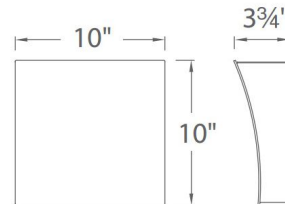

Shown in brushed aluminum / white glass

Specifications

COLOR	White Glass
BODY FINISH	Brushed Aluminum
WATTAGE	19.1W
DIMMER	Low Voltage Electronic
DIMENSIONS	10"W x 10"H x 3.75"D
INTEGRATED LED MODULE	1 x LED/19.1W/120-277V LED
COUNTRY OF ORIGIN	China