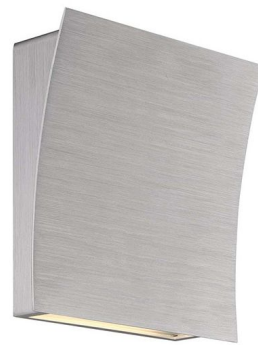

## Slide Wall Sconce

By Modern Forms

### Description

The Slide Wall Sconce is a minimalist approach to contemporary lighting. A sloped facade gives the Slide a unique look and the high performance LEDs radiate beautiful light in two directions. Place the Slide in modern living spaces, restaurants and medical offices. Available in Brushed Aluminum, Black or White. Three color temperature options available. Damp location rated. ADA compliant. ETL listed.

Shown in brushed aluminum / white glass

### Specifications

COLOR . . . . . White Glass  
BODY FINISH . . . . . Brushed Aluminum  
WATTAGE . . . . . 19.1W  
DIMMER . . . . . Low Voltage Electronic  
DIMENSIONS . . . . . 10"W x 10"H x 3.75"D  
INTEGRATED LED MODULE . . . . . 1 x LED/19.1W/120-277V LED  
COUNTRY OF ORIGIN . . . . . China