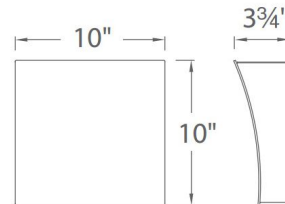

### Specifications

COLOR . . . . . White Glass  
BODY FINISH . . . . . Brushed Aluminum  
WATTAGE . . . . . 19.1W  
DIMMER . . . . . Low Voltage Electronic  
DIMENSIONS . . . . . 10"W x 10"H x 3.75"D  
INTEGRATED LED MODULE . . . . . 1 x LED/19.1W/120-277V LED  
COUNTRY OF ORIGIN . . . . . China