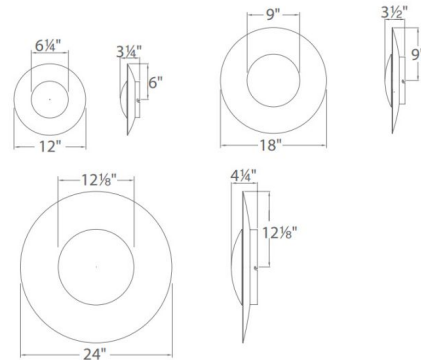

CLICK TO VIEW PRODUCT

Notes: