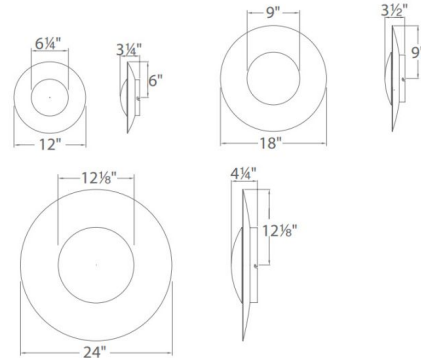

CLICK TO VIEW PRODUCT

Notes: