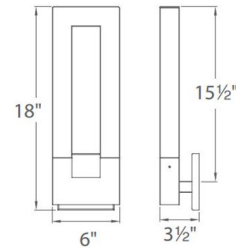

### Specifications

COLOR . . . . . Clear Seedy  
BODY FINISH . . . . . Polished Nickel  
WATTAGE . . . . . 20W  
DIMMER . . . . . Low Voltage Electronic  
DIMENSIONS . . . . . 6"W x 18"H x 3.5"D  
INTEGRATED LED MODULE . . . . . 1 x LED/20W/120-277V LED  
COUNTRY OF ORIGIN . . . . . China