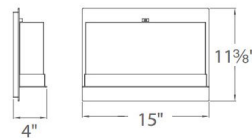

### Specifications

COLOR . . . . . White Glass  
BODY FINISH . . . . . Satin Nickel  
WATTAGE . . . . . 20W  
DIMMER . . . . . Low Voltage Electronic  
DIMENSIONS . . . . . 15"W x 11.375"H x 4"D  
INTEGRATED LED MODULE . . . . . 1 x LED/20W/120-277V LED  
COUNTRY OF ORIGIN . . . . . China