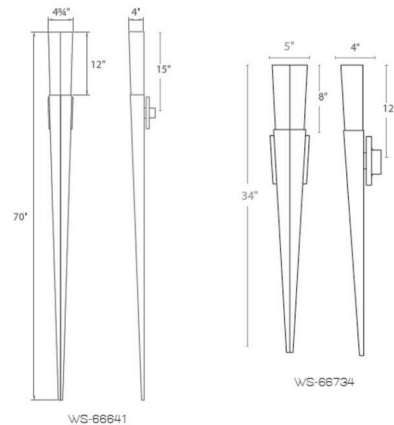

Description

The Elessar Wall Light magically transforms a room with dramatic elegance. LEDs are hidden behind the striking polished stainless steel stem to provide dramatic indirect light on the wall behind and with a solid crystal topper with bubbles within which project sparkles upward.

Specifications

COLOR Crystal
 BODY FINISH Polished Nickel
 WATTAGE 42W
 DIMMER Low Voltage Electronic
 DIMENSIONS 4.75"W x 70"H x 4"D
 INTEGRATED LED MODULE 1 x LED/42W/120-277V LED
 COUNTRY OF ORIGIN China

Technical Information

COLOR RENDERING 90 CRI
 LAMP COLOR 3000K
 LUMENS/WATT 61.55
 LUMINOUS FLUX 2585 lumens

Shown in polished nickel / crystal

CLICK TO VIEW PRODUCT

Notes: