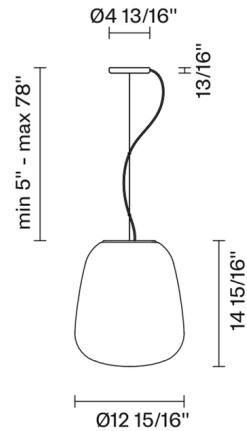

Shown in white / white