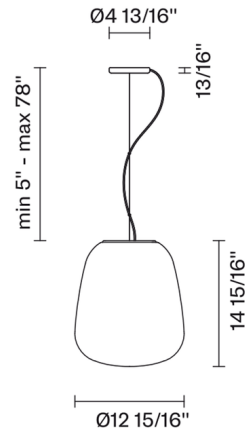

CLICK TO VIEW PRODUCT

Notes: