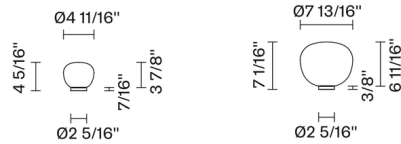

### Specifications

COLOR	White
BODY FINISH	White
WATTAGE	5W
DIMMER	N/A
DIMENSIONS	4.75"W x 4.38"H
BULB NOT INCLUDED	1 x JCD/G9/5W/120V LED

CLICK TO VIEW PRODUCT

Notes: