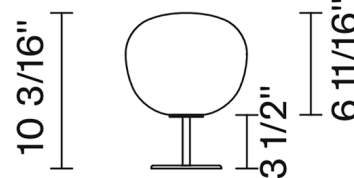

Shown in white / white

Ø7 13/16"

Ø4 11/16"

### Specifications

COLOR	White
BODY FINISH	White
WATTAGE	8W
DIMMER	N/A
DIMENSIONS	7.81"W x 10.19"H
BULB NOT INCLUDED	1 x JCD/G9/8W/120V LED

CLICK TO VIEW PRODUCT

Notes: