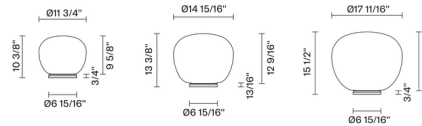

Shown in white / white

Specifications

COLOR	White
BODY FINISH	White
WATTAGE	27W
DIMMER	Included
DIMENSIONS	11.81"W x 10.44"H
BULB NOT INCLUDED	1 x A21/Medium (E26)/27W/120V LED

CLICK TO VIEW PRODUCT

Notes: