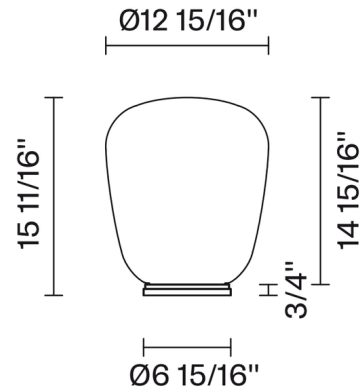

Shown in white / white

Specifications

COLOR	White
BODY FINISH	White
WATTAGE	27W
DIMMER	N/A
DIMENSIONS	12.94"W x 15.69"H
BULB NOT INCLUDED	1 x T10/Medium (E26)/27W/120V LED

CLICK TO VIEW PRODUCT

Notes: