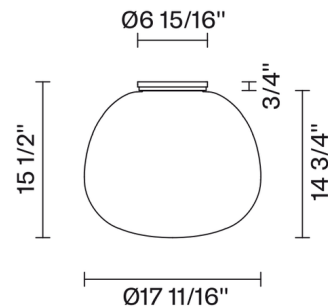

Shown in white / white

Specifications

COLOR	White
BODY FINISH	White
WATTAGE	17W
DIMMER	Low Voltage Electronic
DIMENSIONS	17.75"W x 15.56"H
INTEGRATED LED MODULE	1 x LED/17W/120V LED

Technical Information