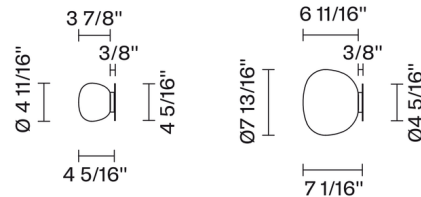

Shown in white / white

Specifications

COLOR	White
BODY FINISH	White
WATTAGE	2W
DIMMER	Standard 120V
DIMENSIONS	4.69"W x 3.88"H x 4.31"D
BULB NOT INCLUDED	1 x JCD/G9/2W/120V LED

CLICK TO VIEW PRODUCT

Notes: