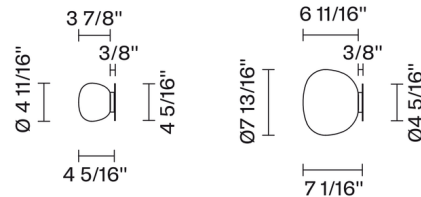

Specifications

COLOR	White
BODY FINISH	White
WATTAGE	2W
DIMMER	Standard 120V
DIMENSIONS	4.69"W x 3.88"H x 4.31"D
BULB NOT INCLUDED	1 x JCD/G9/2W/120V LED

CLICK TO VIEW PRODUCT

Notes: