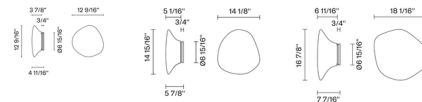

By Fabbian

Description

The Lumi Mycena Wall / Ceiling Light offers an organic form that will work in many design environments. The diffuser is made of white satin-finish blown glass with hardware and canopy in White painted metal. Note: Mounting plate accessory for use in combining up to 3 fixtures sold separately..

Shown in white / white

Specifications

COLOR	White
BODY FINISH	White
WATTAGE	17W
DIMMER	Low Voltage Electronic
DIMENSIONS	12.63"W x 4.69"H x 4.69"D
INTEGRATED LED MODULE	1 x LED/17W/120V LED

Technical Information