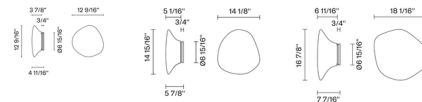

By Fabbian

Description

The Lumi Mycena Wall / Ceiling Light offers an organic form that will work in many design environments. The diffuser is made of white satin-finish blown glass with hardware and canopy in White painted metal. Note: Mounting plate accessory for use in combining up to 3 fixtures sold separately..

Shown in white / white

Specifications

COLOR White
BODY FINISH White
WATTAGE 17W
DIMMER Low Voltage Electronic
DIMENSIONS 12.63\"W x 4.69\"H x 4.69\"D
INTEGRATED LED MODULE 1 x LED/17W/120V LED

Technical Information