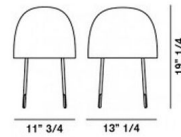

Description

Inspired by the sea, the Kuagre Table Lamp resembles a jellyfish dancing through the sea cradled by a suffused light. Kurage, in fact, is the Japanese word for jellyfish. Available with a White shade and Natural wood base. One 20 watt max 120 volt medium base retrofit LED or CFL bulb is required, but not included. 13.25 inch width x 19.25 inch height. UL listed.

Shown in natural / white

Specifications

COLOR	White
BODY FINISH	Natural
WATTAGE	20W
DIMMER	Dimmable
DIMENSIONS	13.25"W x 19.25"H
BULB NOT INCLUDED	1 x LED/Medium (E26)/20W/120V LED

CLICK TO VIEW PRODUCT

Notes: