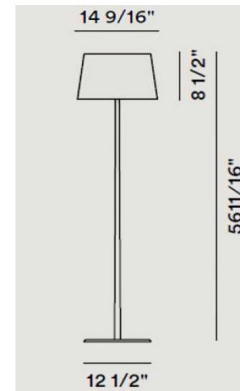

Lightology

lightology.com
866-954-4489
04-25-26

Project: _____

Company: _____

Location: _____ Fixture Type: _____

SPEC #: **FOS415600**

Approved On: _____ Approved By: _____

Lumiere XXL Floor Lamp By Foscarini

Description

The Lumiere Floor Lamp features a Black Chrome or Aluminum base with a White or Grey blown glass shade. Transparent cord includes On/Off/Dimmer switch. Four 40 watt max 120 volt G9 base halogen bulbs are required, but not included. 12.5 inch base diameter x 14.6 inch shade width x 56.7 inch height. UL listed.

Shown in aluminum / white

Specifications

COLOR White
BODY FINISH Aluminum
WATTAGE 160W
DIMMER Included
DIMENSIONS 14.6"W x 56.7"H
BULB NOT INCLUDED 4 x JCD/G9/40W/120V Halogen

CLICK TO VIEW PRODUCT

Notes: