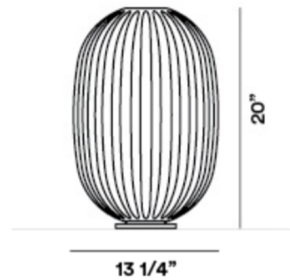

### Description

The Plass Table Lamp features a rotational molded polycarbonate diffuser which creates kaleidoscopic lighting effects onto the surface beneath and its surroundings. Available with choice of in-line dimmer or on/off switch. Transparent cord. Note: Limited quantities available in Light Blue with on/off switch and Grey and Light Blue with dimmer option.

### Specifications

COLOR	Grey
BODY FINISH	Brushed Aluminum
WATTAGE	150W
DIMMER	N/A
DIMENSIONS	13.25"W x 20"H
BULB NOT INCLUDED	1 x A19/Medium (E26)/150W/120V Incandescent

CLICK TO VIEW PRODUCT

Notes: