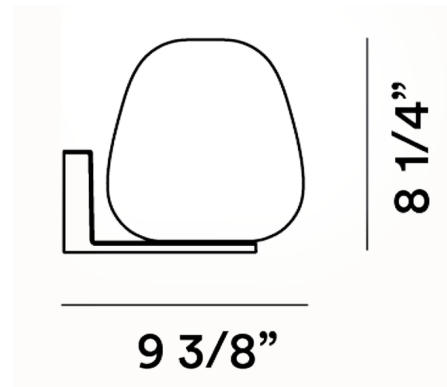

Description

The Rituals 3 Wall Sconce brings beauty and poetry to your interior space. The White hand blown glass shade is marked marked with irregular lines engraved on the surface to create a warm vibrant piece. Can be mounted with the glass facing up or down. Includes backplate to cover standard US junction box.

Specifications

COLOR White
BODY FINISH White
WATTAGE 12W
DIMMER Standard 120V
DIMENSIONS 7.5"W x 8.25"H x 9.25"D
BULB NOT INCLUDED 1 x A19/Medium (E26)/12W/120V LED

Shown in white / white

CLICK TO VIEW PRODUCT