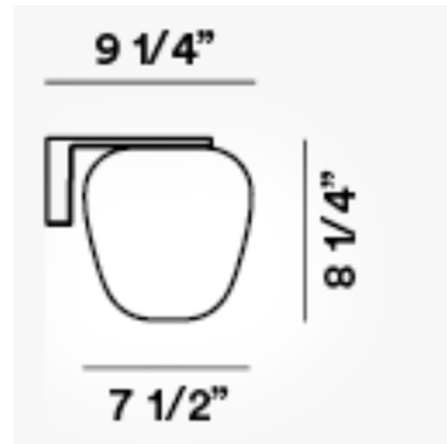

By Foscarini

Description

The Rituals 3 Wall Sconce brings beauty and poetry to your interior space. The White hand blown glass shade is marked with irregular lines engraved on the surface to create a warm vibrant piece. Can be mounted with the glass facing up or down. Includes backplate to cover standard US junction box.

Shown in white / white

Specifications

COLOR	White
BODY FINISH	White
WATTAGE	60W
DIMMER	Low Voltage Electronic
DIMENSIONS	7.5"W x 8.25"H x 9.25"D
BULB NOT INCLUDED	1 x A19/Medium (E26)/60W/120V Incandescent
OTHER BULB OPTIONS	1 x A19/Medium (E26)/120V LED