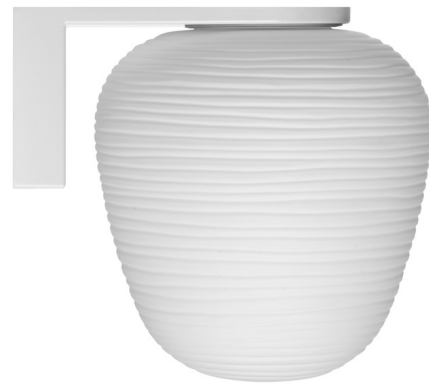

Lightology

lightology.com
866-954-4489
07-06-26

Project: _____
Company: _____
Location: _____ Fixture Type: _____
SPEC #: **FOS415613**
Approved On: _____ Approved By: _____

Rituals 3 Wall Sconce By Foscarini

Description

The Rituals 3 Wall Sconce brings beauty and poetry to your interior space. The White hand blown glass shade is marked marked with irregular lines engraved on the surface to create a warm vibrant piece. Can be mounted with the glass facing up or down. Includes backplate to cover standard US junction box.

Specifications

COLOR White
BODY FINISH White
WATTAGE 12W
DIMMER Standard 120V
DIMENSIONS 7.5"W x 8.25"H x 9.25"D
BULB NOT INCLUDED 1 x A19/Medium (E26)/12W/120V LED

Shown in white / white

CLICK TO VIEW PRODUCT