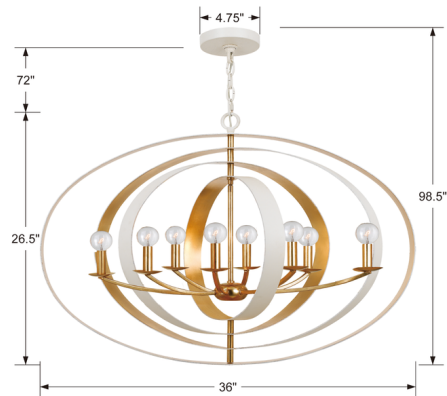

Lightology

lightology.com
866-954-4489
04-22-26

Project: _____

Company: _____

Location: _____ Fixture Type: _____

SPEC #: **CRY415856**

Approved On: _____ Approved By: _____

Luna Oval Chandelier By Crystorama

Description

The Luna Oval Chandelier adds a rustic industrial edge to your interior space. Bands of two tone steel create this unique orb shape. Canopy: 5 inch diameter.

Specifications

COLOR N/A
BODY FINISH English Bronze / Antique Gold
WATTAGE 40W
DIMMER Standard 120V
DIMENSIONS 36"W x 26.5"H x 29"D
BULB NOT INCLUDED 8 x B11/Candelabra (E12)/5W/120V LED
OTHER BULB OPTIONS 8 x B10/Candelabra (E12)/120V LED
8 x B10/Candelabra (E12)/60W/120V Incandescent
COUNTRY OF ORIGIN China

Technical Information

PRODUCT DIMENSIONS Adjustable Chain Length: 72"

Shown in english bronze / antique gold

CLICK TO VIEW PRODUCT

Notes: