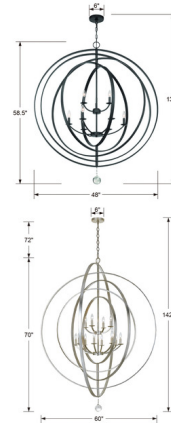

By Crystorama

Description

The Luna Chandelier adds a rustic industrial edge to your interior space. Bands of steel create this unique orb shape. Canopy: 5 inch diameter.

Shown in english bronze / antique gold

Specifications

COLOR	N/A
BODY FINISH	English Bronze / Antique Gold
WATTAGE	60W
DIMMER	Standard 120V
DIMENSIONS	60"W x 63"H
BULB NOT INCLUDED	12 x B11/Candelabra (E12)/5W/120V LED
OTHER BULB OPTIONS	12 x B10/Candelabra (E12)/120V LED
COUNTRY OF ORIGIN	China