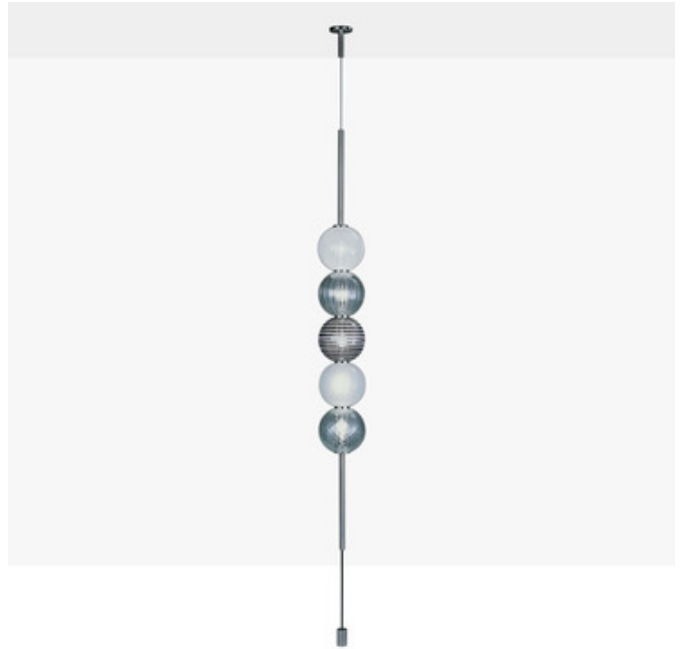

**BRAND**

Venini

**DESCRIPTION**

Abaco Floor Lamp features handmade blown glass spheres with techniques such as filigree, rigadin, balloton, stripes, and satin. Available in 3 Light Sphere and 5 Light Sphere options featuring colors of White and Clear or Amethyst, Pale Blue, Crystal, Amber Yellow and Grey spiral. Abaco is hung from the ceiling to the floor. 40 watt, 120 volt B10 type Candelabra base incandescent bulbs are required, but not included. 3 Light: 7.5 inch width x 217 inch maximum height. 5 Light: 7.5 inch width x 231 inch maximum height.

<b>SHADE COLOR</b>	White
<b>BODY FINISH</b>	Satin Nickel
<b>WATTAGE</b>	200W
<b>DIMMER</b>	Standard 120V
<b>DIMENSIONS</b>	7.5"W x 231"H
<b>BULB NOT INCLUDED</b>	
<b>LAMP</b>	5 x B10/Candelabra (E12)/40W/120V Incandescent 5 x B10/Candelabra (E12)/120V LED