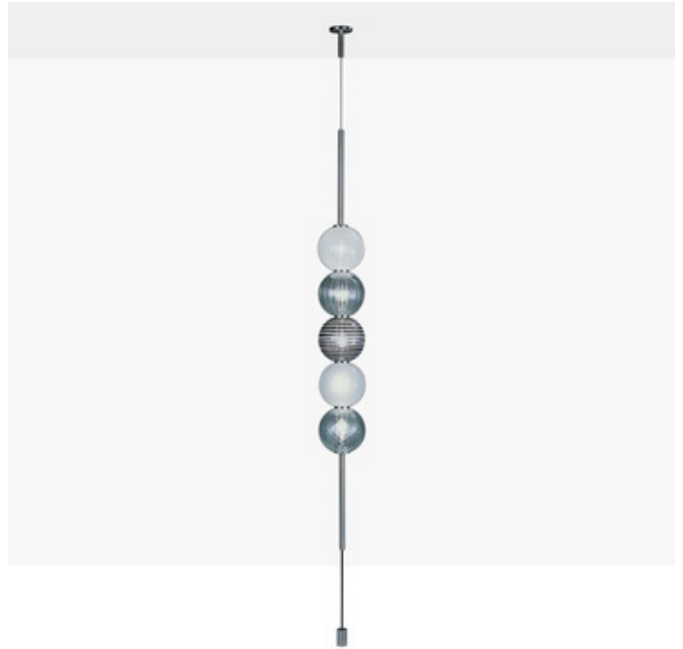

**BRAND**

Venini

**DESCRIPTION**

Abaco Floor Lamp features handmade blown glass spheres with techniques such as filigree, rigadin, balloton, stripes, and satin. Available in 3 Light Sphere and 5 Light Sphere options featuring colors of White and Clear or Amethyst, Pale Blue, Crystal, Amber Yellow and Grey spiral. Abaco is hung from the ceiling to the floor. 40 watt, 120 volt B10 type Candelabra base incandescent bulbs are required, but not included. 3 Light: 7.5 inch width x 217 inch maximum height. 5 Light: 7.5 inch width x 231 inch maximum height.

|                          |   |
|--------------------------|---|
| <b>SHADE COLOR</b>       | White   |
| <b>BODY FINISH</b>       | Satin Nickel  |
| <b>WATTAGE</b>           | 200W  |
| <b>DIMMER</b>            | Standard 120V   |
| <b>DIMENSIONS</b>        | 7.5"W x 231"H   |
| <b>BULB NOT INCLUDED</b> |   |
| <b>LAMP</b>              | 5 x B10/Candelabra (E12)/40W/120V Incandescent<br>5 x B10/Candelabra (E12)/120V LED |