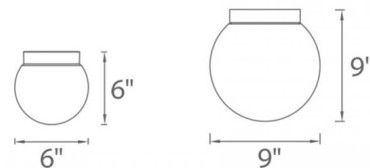

Shown in white / opal

Specifications

COLOR	Opal
BODY FINISH	White
WATTAGE	9.5W
DIMMER	Low Voltage Electronic
DIMENSIONS	6"W x 6"H
INTEGRATED LED MODULE	1 x LED/9.5W/120V LED
COUNTRY OF ORIGIN	China

Technical Information