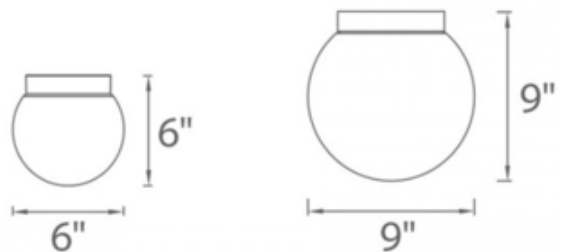

COMPANY	PROJECT	FIXTURE TYPE	APPROVED BY	DATE