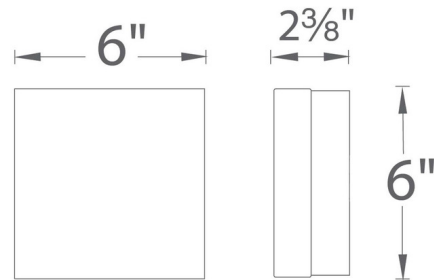

CLICK TO VIEW PRODUCT

Notes: