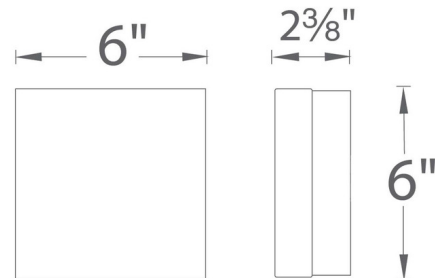

By WAC Lighting

Description

Dice Square Ceiling / Wall Light features a durable die-cast aluminum finish in Brushed Nickel with a thick etched pressed glass diffuser with interior ceramic glaze. Can be mounted on wall or ceiling.

Shown in brushed nickel / opal

Specifications

COLOR	Opal
BODY FINISH	Brushed Nickel
WATTAGE	18W
DIMMER	Low Voltage Electronic
DIMENSIONS	6"W x 2.38"H x 6"D
INTEGRATED LED MODULE	1 x LED/18W/120V LED
COUNTRY OF ORIGIN	China