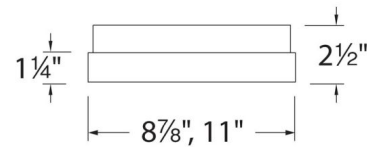

By WAC Lighting

Description

Slice Round Wall/Ceiling Light features a modern design blending white opal glass with an interior ceramic glaze and die-cast aluminum canopy in Brushed Nickel finish. Can be mounted on ceiling or wall. Available in three sizes. Integrated 120 volt LED module with choice of 2700K or 3000K color temperature. Small: 8.88 inch diameter x 2.5 inch height. Medium: 11 inch diameter x 2.5 inch height. Large: 14 inch diameter x 2.5 inch height. ETL listed for damp locations. ADA compliant. Rated for closet installations. 5 year warranty.

Shown in brushed nickel / opal

Specifications

COLOR	Opal
BODY FINISH	Brushed Nickel
WATTAGE	25W
DIMMER	Low Voltage Electronic
DIMENSIONS	14"W x 2.5"H
INTEGRATED LED MODULE	1 x LED/25W/120V LED
COUNTRY OF ORIGIN	China