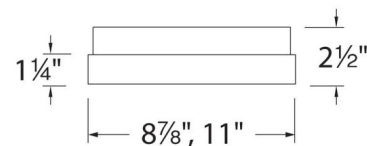

### Description

Slice Round Wall/Ceiling Light features a modern design blending white opal glass with an interior ceramic glaze and die-cast aluminum canopy in Brushed Nickel finish. Can be mounted on ceiling or wall. Available in three sizes. Integrated 120 volt LED module with choice of 2700K or 3000K color temperature. Small: 8.88 inch diameter x 2.5 inch height. Medium: 11 inch diameter x 2.5 inch height. Large: 14 inch diameter x 2.5 inch height. ETL listed for damp locations. ADA compliant. Rated for closet installations. 5 year warranty.

### Specifications

COLOR	Opal
BODY FINISH	Brushed Nickel
WATTAGE	25W
DIMMER	Low Voltage Electronic
DIMENSIONS	14"W x 2.5"H
INTEGRATED LED MODULE	1 x LED/25W/120V LED
COUNTRY OF ORIGIN	China