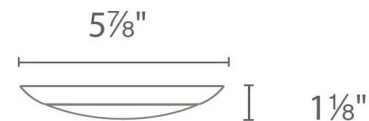

Specifications

COLOR	N/A
BODY FINISH	White
WATTAGE	12W
DIMMER	Low Voltage Electronic
DIMENSIONS	5.88"W x 1.13"H
INTEGRATED LED MODULE	1 x LED/12W/120V LED
COUNTRY OF ORIGIN	China