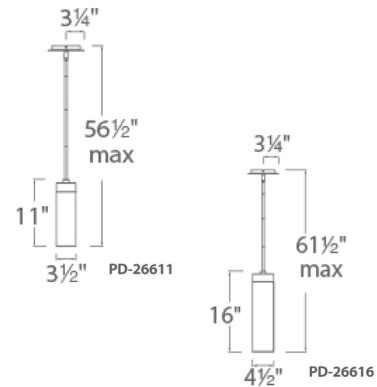

Description

Elementum Pendant brings true chemistry between modern style and simple elegance to any room of your home. Features an etched Opal glass cylindrical diffuser with twist lock attachment complemented with a smooth Satin Nickel finish. Available with 2700K, 3000K, or 3500K color temperatures. Dims to 10% with low-voltage electronic dimmers. Includes one 6 inch and three 12 inch downrods to customize length and hang straight 6 inch swivel canopy. Driver installed in junction box, driver dimension: 2.76 x 1.26 x 1.18 inch. 5 year WAC Lighting product warranty. Damp location rated. ETL listed.

Specifications

COLOR	Opal
BODY FINISH	Satin Nickel
WATTAGE	15W
DIMMER	Low Voltage Electronic
DIMENSIONS	3.5"W x 11"H
INTEGRATED LED MODULE	1 x LED/15W/120-277V LED
COUNTRY OF ORIGIN	China

Technical Information

LAMP LIFE	65000 hours
COLOR RENDERING	90 CRI
LAMP COLOR	3000K
LUMENS/WATT	57.20
LUMINOUS FLUX	858 lumens

Shown in satin nickel / opal

CLICK TO VIEW PRODUCT

Notes: