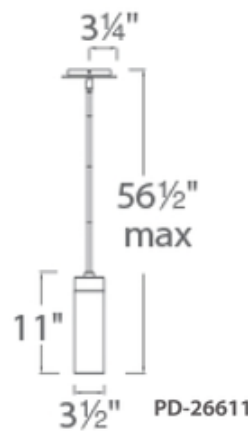

BRAND

WAC Lighting

DESCRIPTION

Elementum Pendant brings true chemistry between modern style and simple elegance to any room of your home. Features an etched Opal glass cylindrical diffuser with twist lock attachment complemented with a smooth Satin Nickel finish. Available with 2700K, 3000K, or 3500K color temperatures. Dims to 10% with low-voltage electronic dimmers. Includes one 6 inch and three 12 inch downrods to customize length and hang straight 6 inch swivel canopy. Driver installed in junction box, driver dimension: 2.76 x 1.26 x 1.18 inch. 5 year WAC Lighting product warranty. Damp location rated. ETL listed.

Shown in: Satin Nickel / Opal

SHADE COLOR	Opal
BODY FINISH	Satin Nickel
WATTAGE	15W
DIMMER	Low Voltage Electronic
DIMENSIONS	3.5"W x 11"H
INTEGRATED LED MODULE	
LAMP	1 x LED/15W/120-277V LED

Technical Information

LUMINOUS FLUX	858 lumens
LUMENS/WATT	57.20
LAMP COLOR	3000K
COLOR RENDERING	90 CRI

SPEC # WAC416527

COMPANY	PROJECT	FIXTURE TYPE	APPROVED BY	DATE