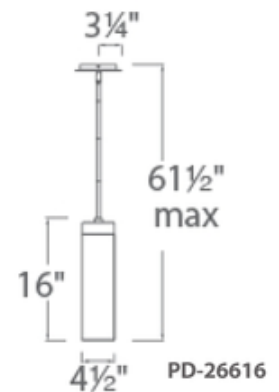

BRAND

WAC Lighting

DESCRIPTION

Elementum Pendant brings true chemistry between modern style and simple elegance to any room of your home. Features an etched Opal glass cylindrical diffuser with twist lock attachment complemented with a smooth Satin Nickel finish. Available with 2700K, 3000K, or 3500K color temperatures. Dims to 10% with low-voltage electronic dimmers. Includes one 6 inch and three 12 inch downrods to customize length and hang straight 6 inch swivel canopy. Driver installed in junction box, driver dimension: 2.76 x 1.26 x 1.18 inch. 5 year WAC Lighting product warranty. Damp location rated. ETL listed.

Shown in: Satin Nickel / Opal

SHADE COLOR	Opal
BODY FINISH	Satin Nickel
WATTAGE	15W
DIMMER	Low Voltage Electronic
DIMENSIONS	3.5"W x 11"H
INTEGRATED LED MODULE	
LAMP	1 x LED/15W/120-277V LED

Technical Information

LUMINOUS FLUX	858 lumens
LUMENS/WATT	57.20
LAMP COLOR	3000K
COLOR RENDERING	90 CRI

SPEC # WAC416527

COMPANY	PROJECT	FIXTURE TYPE	APPROVED BY	DATE