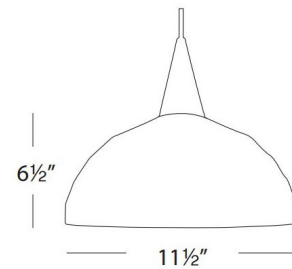

Specifications

COLOR	N/A
BODY FINISH	Brushed Nickel / Brushed Nickel
WATTAGE	100W
DIMMER	Standard 120V
DIMENSIONS	11.5"W x 6.5"H
BULB NOT INCLUDED	1 x A19/Medium (E26)/100W/120V Incandescent
OTHER BULB OPTIONS	1 x A19/Medium (E26)/120V LED 1 x G30/Medium (E26)/120V LED

Technical Information

PRODUCT DIMENSIONS	Adjustable Cord Length: 96"
--------------------	-----------------------------

Shown in brushed nickel / brushed nickel

CLICK TO VIEW PRODUCT

Notes: