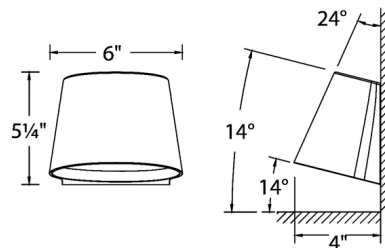

CLICK TO VIEW PRODUCT

Notes: