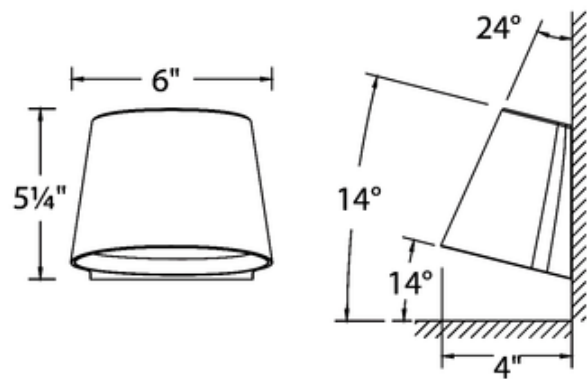

COMPANY	PROJECT	FIXTURE TYPE	APPROVED BY	DATE