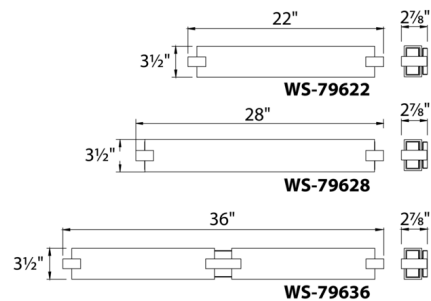

### Description

The Bliss Bathroom Vanity Light features aluminum hardware complemented by a white mitered glass diffuser with silkscreen exterior. Features color-select technology which allows user to select between 2700K, 3000K and 3500K color temperature options. Order pre-set color temperature and adjust in field. Can be mounted on ceiling or wall in all orientations. ELV dimming. Note: Trimless spackle cover available for 4 inch square junction box recessed in drywall thicknesses of 1/2 inch, 5/8 inch, 1 inch, and 1-1/4 inch; accessory (CP-TL-WT) can be ordered separately. Conversion plate for 4 inch junction box included.

### Specifications

COLOR . . . . . White  
 BODY FINISH . . . . . Polished Nickel  
 WATTAGE . . . . . 31W  
 DIMMER . . . . . Low Voltage Electronic  
 DIMENSIONS . . . . . 22"W x 3.5"H x 2.88"D  
 INTEGRATED LED MODULE . . . . . 1 x LED/31W/120V LED  
 COUNTRY OF ORIGIN . . . . . China

### Technical Information

COLOR RENDERING . . . . . 90 CRI  
 LAMP COLOR . . . . . CCT Select  
 LUMENS/WATT . . . . . 48.39  
 LUMINOUS FLUX . . . . . 1500 lumens

Shown in polished nickel / white

CLICK TO VIEW PRODUCT