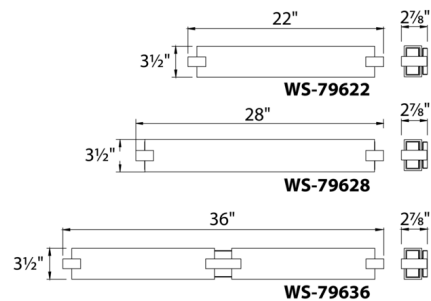

CLICK TO VIEW PRODUCT

Notes: