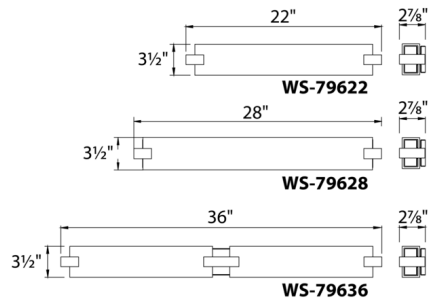

Description

The Bliss Bathroom Vanity Light features aluminum hardware complemented by a white mitered glass diffuser with silkscreen exterior. Features color-select technology which allows user to select between 2700K, 3000K and 3500K color temperature options. Order pre-set color temperature and adjust in field. Can be mounted on ceiling or wall in all orientations. ELV dimming. Note: Trimless spackle cover available for 4 inch square junction box recessed in drywall thicknesses of 1/2 inch, 5/8 inch, 1 inch, and 1-1/4 inch; accessory (CP-TL-WT) can be ordered separately. Conversion plate for 4 inch junction box included.

Specifications

COLOR	White
BODY FINISH	Polished Nickel
WATTAGE	94W
DIMMER	Low Voltage Electronic
DIMENSIONS	36"W x 3.5"H x 2.88"D
INTEGRATED LED MODULE	2 x LED/47W/120V LED
COUNTRY OF ORIGIN	China

Technical Information

COLOR RENDERING	90 CRI
LAMP COLOR	CCT Select
LUMENS/WATT	59.57
LUMINOUS FLUX	2800 lumens

Shown in polished nickel / white

CLICK TO VIEW PRODUCT

Notes: