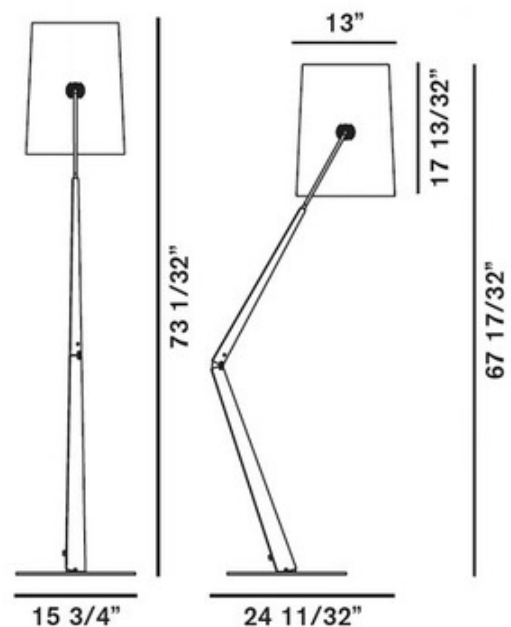

BRAND

Diesel Living

DESCRIPTION

The Fork Floor Lamp is inspired by casual fashion, by campsite tents and by an informal, playful and dynamic lifestyle. The stitching on the fabric has been created like that on jeans and the rings are not merely decorative, but respond to practical needs with simplicity and immediacy. The lampshade is extremely flexible and can be oriented 360 degrees. You can change the direction of the light as you please, play with the lamp and have fun continually finding new positions for it. On/Off switch.

SHADE COLOR	Grey
BODY FINISH	Ivory
WATTAGE	150W
DIMMER	N/A
DIMENSIONS	15.75"W x 73"H
BULB NOT INCLUDED	
LAMP	T3/RSC/150W/120V Halogen

SPEC #

DSL417555

COMPANY

PROJECT

FIXTURE TYPE

APPROVED BY

DATE