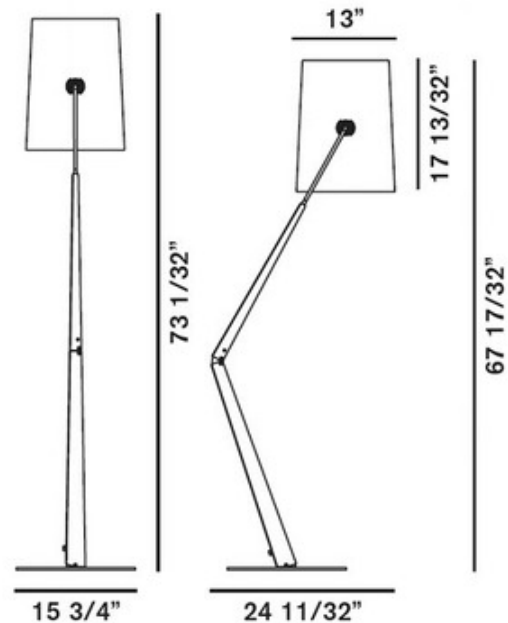

**BRAND**

Diesel Lighting

**DESCRIPTION**

The Fork Floor Lamp is inspired by casual fashion, by campsite tents and by an informal, playful and dynamic lifestyle. The stitching on the fabric has been created like that on jeans and the rings are not merely decorative, but respond to practical needs with simplicity and immediacy. The lampshade is extremely flexible and can be oriented 360 degrees. You can change the direction of the light as you please, play with the lamp and have fun continually finding new positions for it. Available with an Ivory or Grey dyed linen shade and an Ivory finish. Available with On/Off switch - not dimmable or with dimmer switch included.

*Shown in: Ivory / Grey*

<b>SHADE COLOR</b>	Grey
<b>BODY FINISH</b>	Ivory
<b>WATTAGE</b>	150W
<b>DIMMER</b>	Not Dimmable
<b>DIMENSIONS</b>	15.75"W x 73"H
<b>LAMP</b>	1 x T3/RSC/150W/120V Halogen

ITEM NUMBER DSL417555