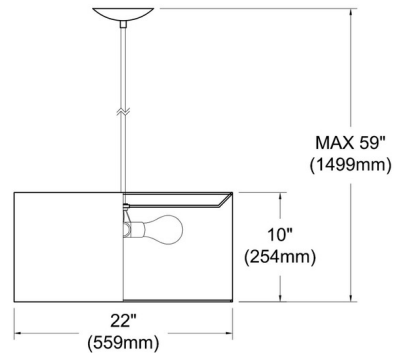

By Dainolite

Description

572210 Drum Pendant features a White fabric shade and diffuser with Satin Chrome finish. Three 100 watt, 120 volt A-type medium base bulbs are required, but not included. UL listed. 22 inch diameter x 8.5 inch height x 56.5 inch overall length.

Shown in satin chrome / white

Specifications

COLOR	White
BODY FINISH	Satin Chrome
WATTAGE	216W
DIMMER	Standard 120V
DIMENSIONS	56.5"L x 22"W x 8.5"H
BULB NOT INCLUDED	3 x A19/Medium (E26)/72W/120V Incandescent
COUNTRY OF ORIGIN	Canada