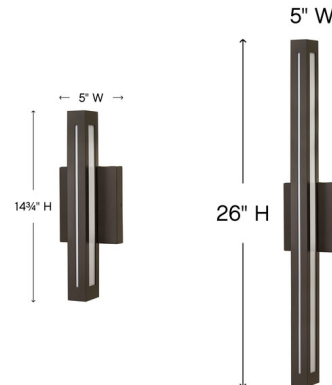

CLICK TO VIEW PRODUCT

Notes: