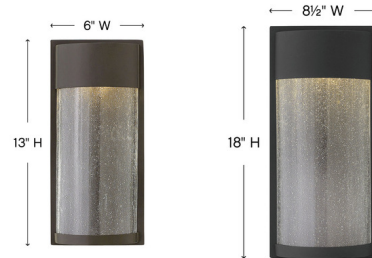

Description

Shelter Outdoor Wall Light features a minimalist style which creates a chic, dramatic statement as the light from above grazes through its clear seedy glass.

Specifications

COLOR Clear Seedy
BODY FINISH Black
WATTAGE 12W
DIMMER Universal
DIMENSIONS 6"W x 13"H x 3.75"D
INTEGRATED LED MODULE 1 x LED/12W/120V LED
COUNTRY OF ORIGIN China

Technical Information

LAMP LIFE 50000 hours
COLOR RENDERING 90 CRI
LAMP COLOR 3000K
LUMENS/WATT 66.67
LUMINOUS FLUX 800 lumens

Shown in black / clear seedy

CLICK TO VIEW PRODUCT

Notes: