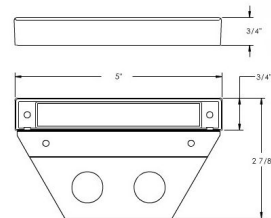

CLICK TO VIEW PRODUCT

Notes: