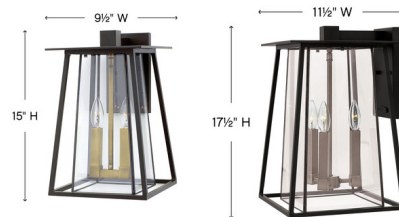

Description

The Walker Outdoor Multi Light Wall Light features strong, angular lines in Buckeye Bronze with Heritage Brass accents or Black with Antique Nickel accents and Clear glass panels. Note: LED option is Title 24 Compliant with included bulb.

Shown in buckeye bronze / clear

Specifications

COLOR	Clear
BODY FINISH	Buckeye Bronze
WATTAGE	120W
DIMMER	Standard 120V
DIMENSIONS	9.5"W x 15"H x 10.25"D
BULB NOT INCLUDED	2 x B11/Candelabra (E12)/60W/120V Incandescent
OTHER BULB OPTIONS	2 x B10/Candelabra (E12)/60W/120V Incandescent
COUNTRY OF ORIGIN	China