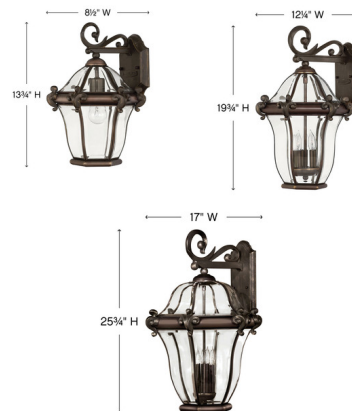

CLICK TO VIEW PRODUCT

Notes: