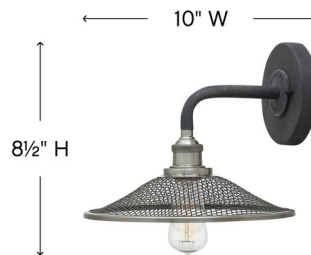

Lightology

lightology.com
866-954-4489
04-25-26

Project: _____

Company: _____

Location: _____ Fixture Type: _____

SPEC #: **HIN418649**

Approved On: _____ Approved By: _____

Rigby Wall Light By Hinkley Lighting

Description

The Rigby Wall Light is inspired by Americana barn lights and reborn as a chic, interior classic. Available in Polished Nickel, Buckeye Bronze, or Aged Zinc. One 60 watt max 120 volt medium base bulb is required, but not included. 10 inch width x 8.5 inch height x 10 inch depth. UL listed.

Shown in buckeye bronze

Specifications

COLOR	N/A
BODY FINISH	Buckeye Bronze
WATTAGE	60W
DIMMER	Standard 120V
DIMENSIONS	10"W x 8.5"H x 10"D
BULB NOT INCLUDED	1 x Edison/Medium (E26)/60W/120V Incandescent
COUNTRY OF ORIGIN	China