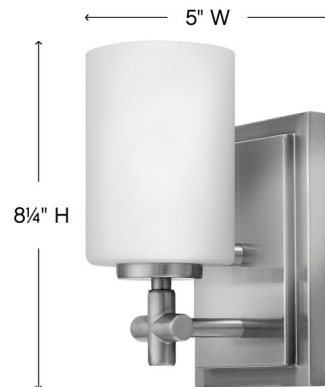

Lightology

lightology.com
866-954-4489
07-07-26

Project: _____

Company: _____

Location: _____ Fixture Type: _____

SPEC #: **HIN419012**

Approved On: _____ Approved By: _____

Laurel Wall Light By Hinkley Lighting

Description

The Laurel Wall Light features a cylindrical Etched Opal glass shade with a Brushed Nickel or Polished Nickel finish. UL listed for damp locations.

Shown in brushed nickel / etched opal

Specifications

COLOR Etched Opal
BODY FINISH Brushed Nickel
WATTAGE 100W
DIMMER Standard 120V
DIMENSIONS 5"W x 8.25"H x 5"D
BULB NOT INCLUDED 1 x A19/Medium (E26)/100W/120V Incandescent
COUNTRY OF ORIGIN China

CLICK TO VIEW PRODUCT