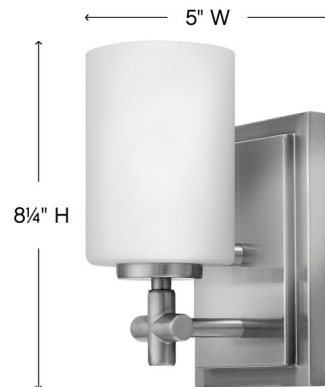

Lightology

lightology.com
866-954-4489
04-27-26

Project: _____

Company: _____

Location: _____ Fixture Type: _____

SPEC #: **HIN419012**

Approved On: _____ Approved By: _____

Laurel Wall Light By Hinkley Lighting

Description

The Laurel Wall Light features a cylindrical Etched Opal glass shade with a Brushed Nickel or Polished Nickel finish. UL listed for damp locations.

Shown in brushed nickel / etched opal

Specifications

COLOR	Etched Opal
BODY FINISH	Brushed Nickel
WATTAGE	100W
DIMMER	Standard 120V
DIMENSIONS	5"W x 8.25"H x 5"D
BULB NOT INCLUDED	1 x A19/Medium (E26)/100W/120V Incandescent
COUNTRY OF ORIGIN	China

CLICK TO VIEW PRODUCT